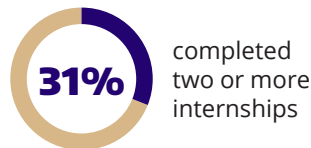

* Based on data from 2013-2019 graduates. All other items from 2019 survey data.

** As rated in "Best Workplaces for Diversity 2019 by Great Place to Work."

▶ Common job titles*:

- **Consultant: 50**
(Advisory, Security, Technology)
- **Analyst: 47 ↑**
(Business Intelligence, Data, Security, Technology)
- **Engineer/ Developer: 48 ↑**
(Artificial Intelligence, Business Intelligence, Data, Systems)
- **PM: 30 ↑**
(Product, Program, or Project Manager)
- **UX Designer/ Researcher: 19**
- **Data Scientist: 19**

↑ High growth in past year.
♦ Recognized for diversity.**

Internships:

Years of professional experience at time of graduation (of those employed):

CAREER SERVICES FOR iSCHOOL STUDENTS: Dedicated iSchool Career Services Advisors are available to help you map your education to your career goals (ischool.uw.edu/career-services). The University of Washington also offers career-focused resources, workshops and advising through the Career & Internship Center (careers.washington.edu).