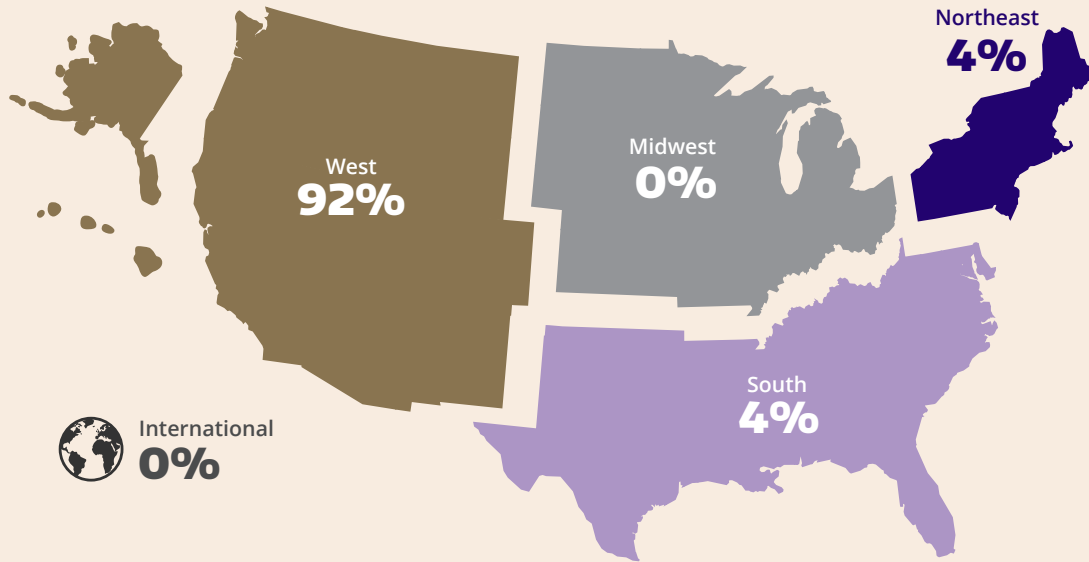

IT	38%
Consulting	16%
Health care	5%
Retail	5%
Travel	5%
Other	30%

OF THOSE EMPLOYED:

82%

are in career-related jobs

63%

are at new employer

9%

are at same employer/promoted

9%

are employed but looking

Median starting salary of graduates employed full-time:

\$105,000

72%

received additional compensation (as bonuses, stock, or options) of **\$5,000 - \$50,000***
(median value: **\$15,000**)

*Outliers of \$90K and \$200K removed from 2019 survey data.

8%

plan for further education sometime in the future

▶ First-destination locations:

▶ Common employers*:

- Accenture ♦
- Adobe ♦
- Amazon ↑
- Bank of America ♦
- Blackrock, Inc. ♦
- Boeing
- Cisco ♦
- Coalfire
- Costco
- Deloitte ♦
- Ernst & Young ♦
- Expedia ↑
- Expeditors
- Facebook
- KPMG
- Microsoft
- PwC ♦
- SAP Concur ♦
- T-Mobile ♦
- Univ. of Washington ↑